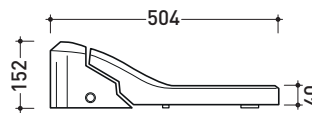

Package dim. | Weight **4,2 kg** | Pz. Pallet n° -

CE

vista zenitale / zenital view

vista laterale / lateral view

installazione
installation

OPZIONE A

vista frontale / frontal view

installazione
installation

OPZIONE B

vista frontale / frontal view

-  **Attacco idrico acqua fredda**
Cold water connection
-  **Presca elettrica**
Electrical outlet

Recommended connections

WARNING: the **electrical outlet** can be equally placed on both sides, while the **cold water connection**, from the front view to the product, should be placed on the left side of the toilet bowl. The connection to the cold water outlet by a stopcock is strongly recommended.

sizes in mm

ABS: glossy finish

white

abbinamenti / matching

art. **AP118 - AP118G**
vista laterale / lateral view

art. **AP117G - AP117RG**
vista laterale / lateral view

art. **5051/WC - 5051/WCG**
vista laterale / lateral view