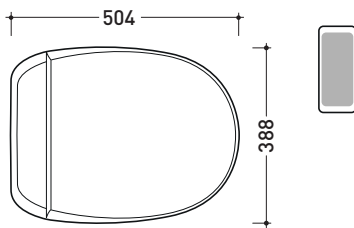

Package dim. | Weight **4,2 kg** | Pz. Pallet n° -

CE

vista zenitale / zenital view

vista laterale / lateral view

installazione
installation

OPZIONE A

vista frontale / frontal view

installazione
installation

OPZIONE B

vista frontale / frontal view

-  **Attacco idrico acqua fredda**
Cold water connection
-  **Presca elettrica**
Electrical outlet

Recommended connections

WARNING: the **electrical outlet** can be equally placed on both sides, while the **cold water connection**, from the front view to the product, should be placed on the left side of the toilet bowl. The connection to the cold water outlet by a stopcock is strongly recommended.

sizes in mm

ABS: glossy finish

white

abbinamenti / matching

art. **AP118 - AP118G**
vista laterale / lateral view

art. **AP117G - AP117RG**
vista laterale / lateral view

art. **5051/WC - 5051/WCG**
vista laterale / lateral view