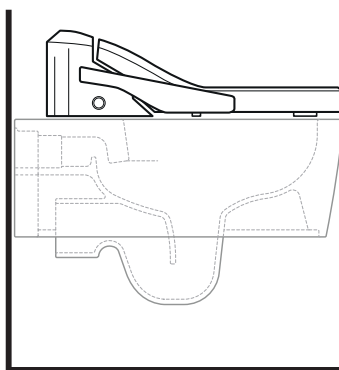

OPZIONE B

vista frontale / frontal view

-  **Attacco idrico acqua fredda**
Cold water connection
-  **Presca elettrica**
Electrical outlet

Recommended connections

WARNING: the **electrical outlet** can be equally placed on both sides, while the **cold water connection**, from the front view to the product, should be placed on the left side of the toilet bowl. The connection to the cold water outlet by a stopcock is strongly recommended.

sizes in mm

ABS: glossy finish

white

abbinamenti / matching

art. **AP118 - AP118G**
vista laterale / lateral view

art. **AP117G - AP117RG**
vista laterale / lateral view

art. **5051/WC - 5051/WCG**
vista laterale / lateral view