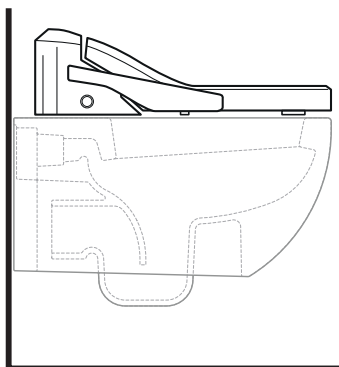

Package dim. | Weight **4,2 kg** | Pz. Pallet n° -

CE

vista zenitale / zenital view

vista laterale / lateral view

installazione
installation

OPZIONE A

vista frontale / frontal view

installazione
installation

OPZIONE B

vista frontale / frontal view

-  **Attacco idrico acqua fredda**
Cold water connection
-  **Presca elettrica**
Electrical outlet

Recommended connections

WARNING: the **electrical outlet** can be equally placed on both sides, while the **cold water connection**, from the front view to the product, should be placed on the left side of the toilet bowl. The connection to the cold water outlet by a stopcock is strongly recommended.

sizes in mm

ABS: glossy finish

white

abbinamenti / matching

art. **AP118 - AP118G**
vista laterale / lateral view

art. **AP117G - AP117RG**
vista laterale / lateral view

art. **5051/WC - 5051/WCG**
vista laterale / lateral view