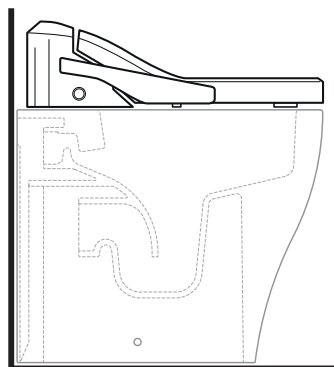

OPZIONE B

vista frontale / frontal view

-  **Attacco idrico acqua fredda**
Cold water connection
-  **Presca elettrica**
Electrical outlet

Recommended connections

WARNING: the **electrical outlet** can be equally placed on both sides, while the **cold water connection**, from the front view to the product, should be placed on the left side of the toilet bowl. The connection to the cold water outlet by a stopcock is strongly recommended.

sizes in mm

ABS: glossy finish

white

abbinamenti / matching

art. **AP118 - AP118G**
vista laterale / lateral view

art. **AP117G - AP117RG**
vista laterale / lateral view

art. **5051/WC - 5051/WCG**
vista laterale / lateral view