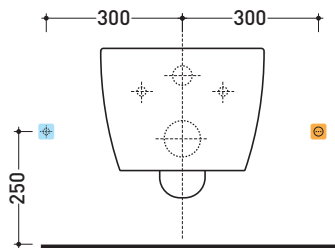

Package dim. | Weight **4,2 kg** | Pz. Pallet n° -

CE

vista zenitale / zenital view

vista laterale / lateral view

installazione
installation

OPZIONE A

vista frontale / frontal view

installazione
installation

OPZIONE B

vista frontale / frontal view

-  **Attacco idrico acqua fredda**
Cold water connection
-  **Presca elettrica**
Electrical outlet

Recommended connections

WARNING: the **electrical outlet** can be equally placed on both sides, while the **cold water connection**, from the front view to the product, should be placed on the left side of the toilet bowl. The connection to the cold water outlet by a stopcock is strongly recommended.

sizes in mm

ABS: glossy finish

white

abbinamenti / matching

art. **AP118 - AP118G**
vista laterale / lateral view

art. **AP117G - AP117RG**
vista laterale / lateral view

art. **5051/WC - 5051/WCG**
vista laterale / lateral view