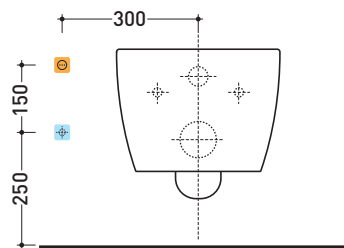

Package dim. | Weight **4,2 kg** | Pz. Pallet n° -

CE

vista zenitale / zenital view

vista laterale / lateral view

installazione
installation

OPZIONE A

vista frontale / frontal view

installazione
installation

OPZIONE B

vista frontale / frontal view

-  **Attacco idrico acqua fredda**
Cold water connection
-  **Presca elettrica**
Electrical outlet

Recommended connections

WARNING: the **electrical outlet** can be equally placed on both sides, while the **cold water connection**, from the front view to the product, should be placed on the left side of the toilet bowl. The connection to the cold water outlet by a stopcock is strongly recommended.

sizes in mm

ABS: glossy finish

white

abbinamenti / matching

art. **AP118 - AP118G**
vista laterale / lateral view

art. **AP117G - AP117RG**
vista laterale / lateral view

art. **5051/WC - 5051/WCG**
vista laterale / lateral view