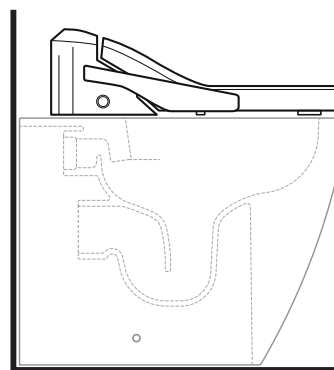

OPZIONE B

vista frontale / frontal view

-  **Attacco idrico acqua fredda**
Cold water connection
-  **Presca elettrica**
Electrical outlet

Recommended connections

WARNING: the **electrical outlet** can be equally placed on both sides, while the **cold water connection**, from the front view to the product, should be placed on the left side of the toilet bowl. The connection to the cold water outlet by a stopcock is strongly recommended.

sizes in mm

ABS: glossy finish

white

abbinamenti / matching

art. **AP118 - AP118G**
vista laterale / lateral view

art. **AP117G - AP117RG**
vista laterale / lateral view

art. **5051/WC - 5051/WCG**
vista laterale / lateral view