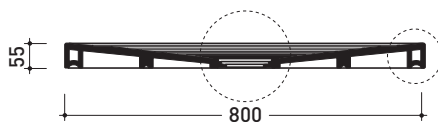

## DR140 Water Drop 140x80

Laid on or built-in in the floor shower tray 140x80 cm  
(ø 90mm drainage system not included)

Complements: **BAMB00 composable shower box**  
Line taps shower: ONE - NOKÉ - SI - FOLD - X1  
Line accessories: TWO - HOOP - NOKÉ - FOLD

Technical accessories: **drainage system with CHROME cover ø 90mm (PLFR)**  
**drainage system with CERAMIC cover ø 90mm (PLFC)**

Package dim. | Weight **53 kg** | Pz. Pallet n°

CE UNI EN 14527 Dop-No14527

vista zenitale / zenital view

vista frontale / frontal view

sezione longitudinale / section

### PILETTA CONSIGLIATA / SUGGESTED DRAIN

art. PLFR/PLFC  
piletta ø 90 (non inclusa)  
drain ø 90 (not included)

Piletta sifonata / Drainage  
Portata / Flow rate: **0,52 l/sec** (EN 274 >0,4 l/sec)

bordo interno per  
l'installazione del box doccia  
inner rim of shower tray  
for shower box installation