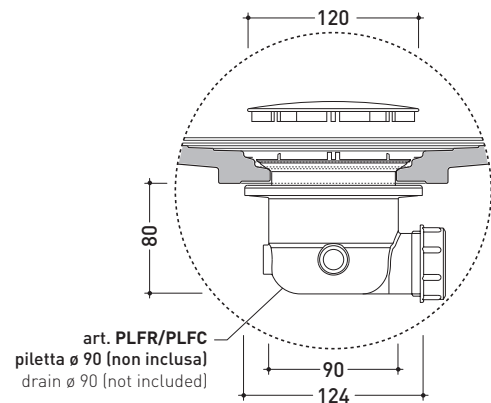

## DR140 Water Drop 140x80

Laid on or built-in in the floor shower tray 140x80 cm  
(ø 90mm drainage system not included)

Complements: **BAMB00 composable shower box**  
Line taps shower: ONE - NOKÉ - SI - FOLD - X1  
Line accessories: TWO - HOOP - NOKÉ - FOLD

Technical accessories: **drainage system with CHROME cover ø 90mm (PLFR)**  
**drainage system with CERAMIC cover ø 90mm (PLFC)**

Package dim. | Weight **53 kg** | Pz. Pallet n°

CE UNI EN 14527 Dop-No14527

vista zenitale / zenital view

vista frontale / frontal view

sezione longitudinale / section

### PILETTA CONSIGLIATA / SUGGESTED DRAIN

art. PLFR/PLFC  
piletta ø 90 (non inclusa)  
drain ø 90 (not included)

Piletta sifonata / Drainage  
Portata / Flow rate: **0,52 l/sec** (EN 274 >0,4 l/sec)

bordo interno per  
l'installazione del box doccia  
inner rim of shower tray  
for shower box installation