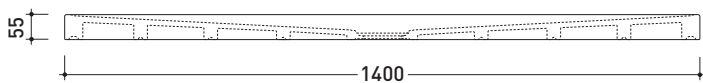

## DR140 Water Drop 140x80

Laid on or built-in in the floor shower tray 140x80 cm  
(ø 90mm drainage system not included)

Complements: **BAMB00 composable shower box**  
Line taps shower: ONE - NOKÉ - SI - FOLD - X1  
Line accessories: TWO - HOOP - NOKÉ - FOLD

Technical accessories: **drainage system with CHROME cover ø 90mm (PLFR)**  
**drainage system with CERAMIC cover ø 90mm (PLFC)**

Package dim. | Weight **53 kg** | Pz. Pallet n°

CE UNI EN 14527 Dop-No14527

vista zenitale / zenital view

vista frontale / frontal view

sezione longitudinale / section

### PILETTA CONSIGLIATA / SUGGESTED DRAIN

art. PLFR/PLFC  
piletta ø 90 (non inclusa)  
drain ø 90 (not included)

Piletta sifonata / Drainage  
Portata / Flow rate: **0,52 l/sec** (EN 274 >0,4 l/sec)

bordo interno per  
l'installazione del box doccia  
inner rim of shower tray  
for shower box installation