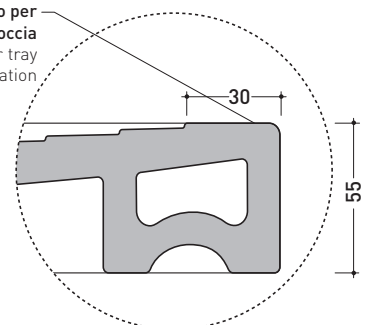

## DR140 Water Drop 140x80

Laid on or built-in in the floor shower tray 140x80 cm  
(ø 90mm drainage system not included)

Complements: **BAMB00 composable shower box**  
Line taps shower: ONE - NOKÉ - SI - FOLD - X1  
Line accessories: TWO - HOOP - NOKÉ - FOLD

Technical accessories: **drainage system with CHROME cover ø 90mm (PLFR)**  
**drainage system with CERAMIC cover ø 90mm (PLFC)**

Package dim. | Weight **53 kg** | Pz. Pallet n°

CE UNI EN 14527 Dop-No14527

vista zenitale / zenital view

vista frontale / frontal view

sezione longitudinale / section

### PILETTA CONSIGLIATA / SUGGESTED DRAIN

art. PLFR/PLFC  
piletta ø 90 (non inclusa)  
drain ø 90 (not included)

Piletta sifonata / Drainage  
Portata / Flow rate: **0,52 l/sec** (EN 274 >0,4 l/sec)

bordo interno per  
l'installazione del box doccia  
inner rim of shower tray  
for shower box installation