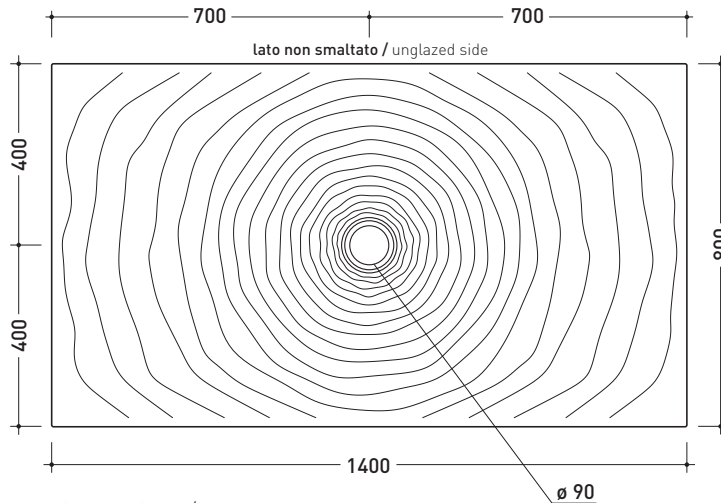

## DR140 Water Drop 140x80

Laid on or built-in in the floor shower tray 140x80 cm  
(ø 90mm drainage system not included)

Complements: **BAMB00 composable shower box**  
Line taps shower: ONE - NOKÉ - SI - FOLD - X1  
Line accessories: TWO - HOOP - NOKÉ - FOLD

vista zenitale / zenital view

vista frontale / frontal view

sezione longitudinale / section