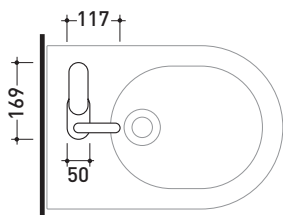

X1

→ FLAMINIA.

design **FLAMINIA DESIGN TEAM**

2017

X14070

Single-lever bidet mixer (stop&go drain EXCLUDED)

Complements: **stainless steel stop&go drain (PLX)**

Package dim.

Weight **1,5 kg**

Pz. Pallet n° -

CE

vista laterale / lateral view

vista frontale / frontal view

vista zenitale / zenital view

sizes in mm

STAINLESS STEEL