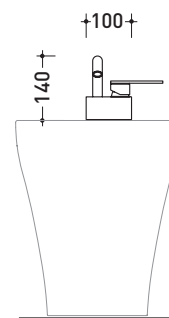

X1

→ FLAMINIA.

design **FLAMINIA DESIGN TEAM**

2017

X14070

Single-lever bidet mixer (stop&go drain EXCLUDED)

Complements: **stainless steel stop&go drain (PLX)**

Package dim.

Weight **1,5 kg**

Pz. Pallet n° -

CE

vista laterale / lateral view

vista frontale / frontal view

vista zenitale / zenital view

sizes in mm

STAINLESS STEEL