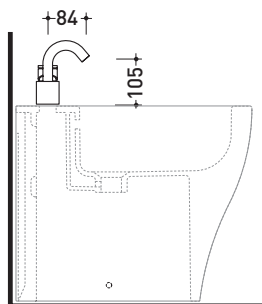

X1

→ FLAMINIA.

design **FLAMINIA DESIGN TEAM**

2017

X14070

Single-lever bidet mixer (stop&go drain EXCLUDED)

Complements: **stainless steel stop&go drain (PLX)**

Package dim.

Weight **1,5 kg**

Pz. Pallet n° -

CE

vista laterale / lateral view

vista frontale / frontal view

vista zenitale / zenital view

sizes in mm

STAINLESS STEEL