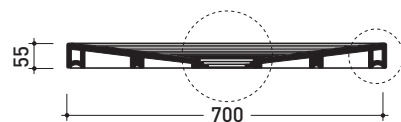

Water Drop

➔ **FLAMINIA.**

design **LUCA CIMARRA**

2016

DR7016 Water Drop 160x70

Laid on or built-in in the floor shower tray 160x70 cm
(\varnothing 90mm drainage system not included)

Complements: **BAMB00 composable shower box**
Line taps shower: ONE - NOKÉ - SI - FOLD - X1
Line accessories: TWO - HOOP - NOKÉ - FOLD

Technical accessories: **drainage system with CHROME cover \varnothing 90mm (PLFR)**
drainage system with CERAMIC cover \varnothing 90mm (PLFC)

Package dim. | Weight **52,5 kg** | Pz. Pallet n°

CE UNI EN 14527 Dop-No14527

vista zenitale / zenital view

vista frontale / frontal view

sezione longitudinale / section

PILETTA CONSIGLIATA / SUGGESTED DRAIN

Piletta sifonata / Drainage
Portata / Flow rate: **0,52 l/sec** (EN 274 >0,4 l/sec)