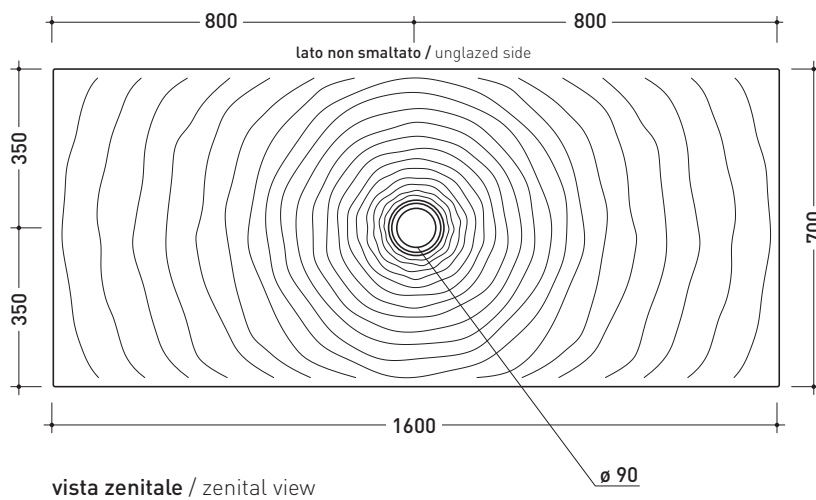

Water Drop

➔ **FLAMINIA.**

design **LUCA CIMARRA**

2016

DR7016 Water Drop 160x70

Laid on or built-in in the floor shower tray 160x70 cm
(\varnothing 90mm drainage system not included)

Complements: **BAMB00 composable shower box**
Line taps shower: ONE - NOKÉ - SI - FOLD - X1
Line accessories: TWO - HOOP - NOKÉ - FOLD

Technical accessories: **drainage system with CHROME cover \varnothing 90mm (PLFR)**
drainage system with CERAMIC cover \varnothing 90mm (PLFC)

Package dim. | Weight **52,5 kg** | Pz. Pallet n°

CE UNI EN 14527 Dop-No14527

vista zenitale / zenital view

vista frontale / frontal view

sezione longitudinale / section

PILETTA CONSIGLIATA / SUGGESTED DRAIN

Piletta sifonata / Drainage
Portata / Flow rate: **0,52 l/sec** (EN 274 >0,4 l/sec)

dettaglio del bordo / shower tray rim detail

sizes in mm

Please consider a 2% tolerance on indicated measurements

CERAMIC: glossy finish

matt finish

<http://www.ceramicaflaminia.it/en/products/329-water-drop>