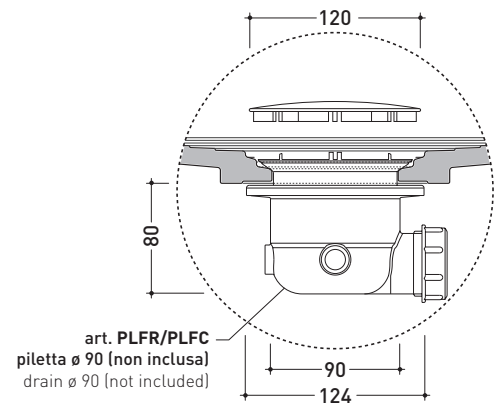

Water Drop

➔ **FLAMINIA.**

design **LUCA CIMARRA**

2016

DR7016 Water Drop 160x70

Laid on or built-in in the floor shower tray 160x70 cm
(\varnothing 90mm drainage system not included)

Complements: **BAMB00 composable shower box**
Line taps shower: ONE - NOKÉ - SI - FOLD - X1
Line accessories: TWO - HOOP - NOKÉ - FOLD

Technical accessories: **drainage system with CHROME cover \varnothing 90mm (PLFR)**
drainage system with CERAMIC cover \varnothing 90mm (PLFC)

Package dim. | Weight **52,5 kg** | Pz. Pallet n°

CE UNI EN 14527 Dop-No14527

vista zenitale / zenital view

vista frontale / frontal view

sezione longitudinale / section

PILETTA CONSIGLIATA / SUGGESTED DRAIN

Piletta sifonata / Drainage
Portata / Flow rate: **0,52 l/sec** (EN 274 >0,4 l/sec)

dettaglio del bordo / shower tray rim detail

sizes in mm

Please consider a 2% tolerance on indicated measurements

CERAMIC: glossy finish

matt finish

<http://www.ceramicaflaminia.it/en/products/329-water-drop>