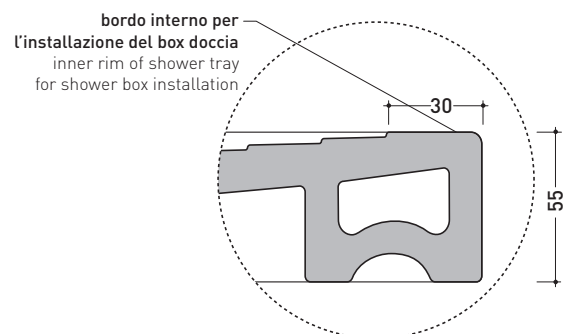

Water Drop

➔ **FLAMINIA.**

design **LUCA CIMARRA**

2016

DR7016 Water Drop 160x70

Laid on or built-in in the floor shower tray 160x70 cm
(\varnothing 90mm drainage system not included)

Complements: **BAMB00 composable shower box**
Line taps shower: ONE - NOKÉ - SI - FOLD - X1
Line accessories: TWO - HOOP - NOKÉ - FOLD

Technical accessories: **drainage system with CHROME cover \varnothing 90mm (PLFR)**
drainage system with CERAMIC cover \varnothing 90mm (PLFC)

Package dim. | Weight **52,5 kg** | Pz. Pallet n°

CE UNI EN 14527 Dop-No14527

vista zenitale / zenital view

vista frontale / frontal view

sezione longitudinale / section

PILETTA CONSIGLIATA / SUGGESTED DRAIN

Piletta sifonata / Drainage
Portata / Flow rate: **0,52 l/sec** (EN 274 >0,4 l/sec)

dettaglio del bordo / shower tray rim detail

sizes in mm

Please consider a 2% tolerance on indicated measurements

CERAMIC: glossy finish

matt finish

<http://www.ceramicaflaminia.it/en/products/329-water-drop>