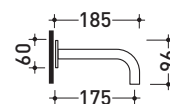

X1

→ FLAMINIA.

design **FLAMINIA DESIGN TEAM**

2017

X12562

Wall spout

Complements:

Package dim.

Weight **0,6 kg**

Pz. Pallet n° -

CE

vista zenitale / zenital view

vista frontale / frontal view

vista laterale / lateral view

sizes in mm

STAINLESS STEEL