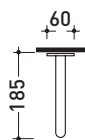

X1

→ FLAMINIA.

design **FLAMINIA DESIGN TEAM**

2017

X12562

Wall spout

Complements:

Package dim.

Weight **0,6 kg**

Pz. Pallet n° -

CE

vista zenitale / zenital view

vista frontale / frontal view

vista laterale / lateral view

sizes in mm

STAINLESS STEEL