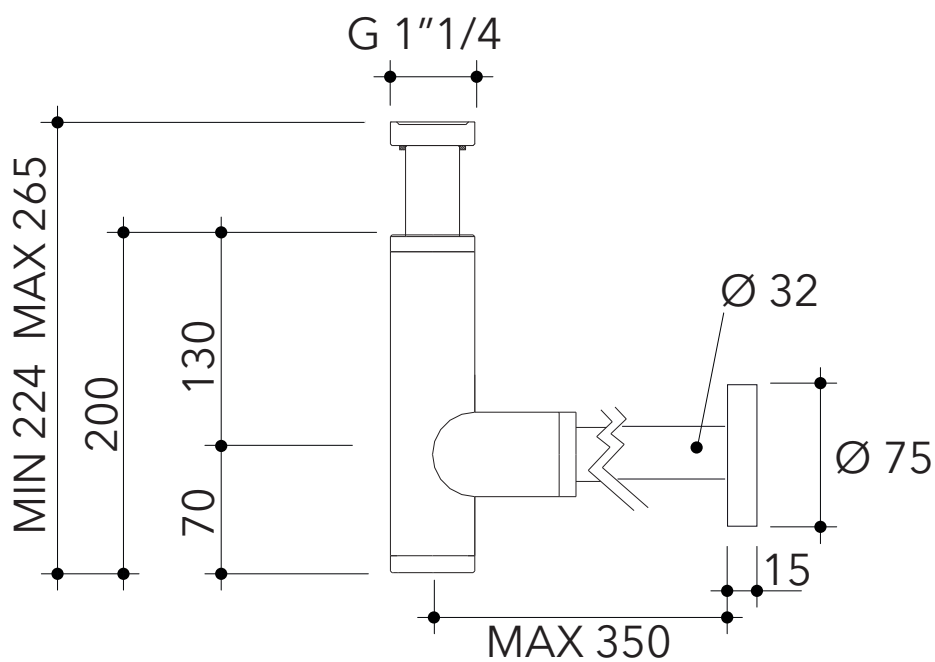

## SIFLX

Stainless steel basin siphon

Complements:

Package dim.

Weight **1,5 kg**

Pz. Pallet n° -

CE

sizes in mm