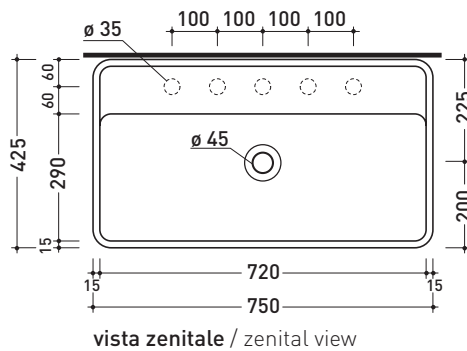

## MW75S Miniwash 75

Wall hung basin cm 75 with tap ledge

•WITH OVERFLOW •ARRANGED FOR FIVE TAP HOLES

Complements: **Chromed towel holder (PMW75)**  
**Line taps basin: ONE - NOKÈ - SI - FOLD - X1**  
**Line accessories: TWO - HOOP - NOKÈ - FOLD**

Package dim. | Weight **23,5 kg** | Pz. Pallet n° **12**

UNI EN 14688 - CL20 Dop-No14688

sizes in mm

Please consider a 2% tolerance on indicated measurements

CERAMIC: glossy finish

matt finish

METAL