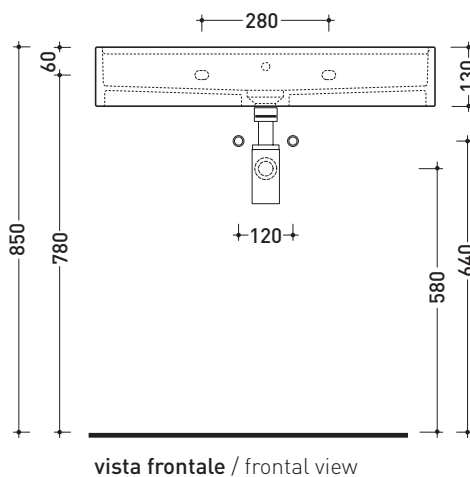

## MW75S Miniwash 75

Wall hung basin cm 75 with tap ledge

•WITH OVERFLOW •ARRANGED FOR FIVE TAP HOLES

Complements: **Chromed towel holder (PMW75)**  
**Line taps basin: ONE - NOKÈ - SI - FOLD - X1**  
**Line accessories: TWO - HOOP - NOKÈ - FOLD**

Package dim. | Weight **23,5 kg** | Pz. Pallet n° **12**

UNI EN 14688 - CL20 Dop-No14688

sizes in mm

Please consider a 2% tolerance on indicated measurements

CERAMIC: glossy finish

matt finish

METAL