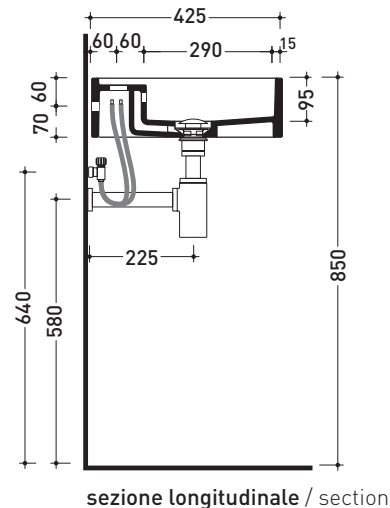

## MW75S Miniwash 75

Wall hung basin cm 75 with tap ledge

•WITH OVERFLOW •ARRANGED FOR FIVE TAP HOLES

Complements: **Chromed towel holder (PMW75)**  
**Line taps basin: ONE - NOKÈ - SI - FOLD - X1**  
**Line accessories: TWO - HOOP - NOKÈ - FOLD**

Technical accessories: **Chrome siphon (SIFL/CR) - Telescopic chrome siphon (SIFL066)**  
**Stop & Go drain (PLSG)**  
**CERAMIC Stop & Go drain (PLCE)**  
**Two piece set chrome tap filters (RF026)**  
**Fixing kit for wall (9002)**

Package dim. | Weight **23,5 kg** | Pz. Pallet n° **12**

UNI EN 14688 - CL20 Dop-No14688

sizes in mm

Please consider a 2% tolerance on indicated measurements

CERAMIC: glossy finish

matt finish

METAL