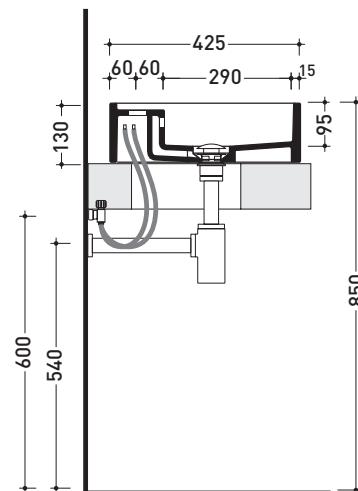

design **GIULIO CAPPELLINI**

2016

MW75PR Miniwash 75

Countertop basin cm 75 with tap ledge

•WITH OVERFLOW •ARRANGED FOR FIVE TAP HOLES

Complements: **Forty6 shelf (F6MW)**
Solid shelf (SLMW)
Furniture BOX - depth. 50
Line taps basin: ONE - NOKÈ - SI - FOLD - X1
Line accessories: TWO - HOOP - NOKÈ - FOLD

CE UNI EN 14688 - CL20 Dop-No14688

vista zenitale / zenital view

foro consigliato sul piano
suggested hole on the top

vista zenitale / zenital view

vista frontale / frontal view

sezione longitudinale / section

sizes in mm

Please consider a 2% tolerance on indicated measurements

CERAMIC: glossy finish

matt finish

METAL

<http://www.ceramicaflaminia.it/en/products/300-miniwash-fly>

©ceramicaflaminiaspa - All rights reserved. Unauthorized copying, publication, reproduction as well as partial reproduction are prohibited