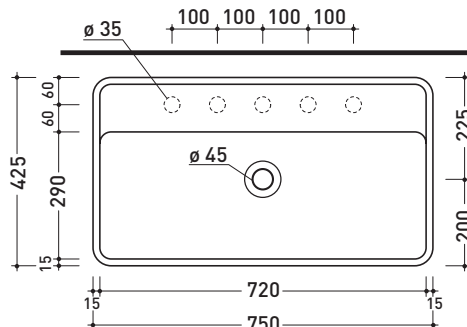

design **GIULIO CAPPELLINI**

2016

MW75PR Miniwash 75

Countertop basin cm 75 with tap ledge

•WITH OVERFLOW •ARRANGED FOR FIVE TAP HOLES

Complements: **Forty6 shelf (F6MW)**
Solid shelf (SLMW)
Furniture BOX - depth. 50
Line taps basin: ONE - NOKÈ - SI - FOLD - X1
Line accessories: TWO - HOOP - NOKÈ - FOLD

Technical accessories: **Chrome siphon (SIFL/CR) - Telescopic chrome siphon (SIFL066)**
Stop & Go drain (PLSG)
CERAMIC Stop & Go drain (PLCE)
Two piece set chrome tap filters (RF026)

Package dim. | Weight **kg** | Pz. Pallet n°

CE UNI EN 14688 - CL20 Dop-No14688

vista zenitale / zenital view

foro consigliato sul piano
suggested hole on the top

vista zenitale / zenital view

vista frontale / frontal view

sezione longitudinale / section

sizes in mm

Please consider a 2% tolerance on indicated measurements

CERAMIC: glossy finish

matt finish

METAL

<http://www.ceramicaflaminia.it/en/products/300-miniwash-fly>

©ceramicaflaminiaspa - All rights reserved. Unauthorized copying, publication, reproduction as well as partial reproduction are prohibited