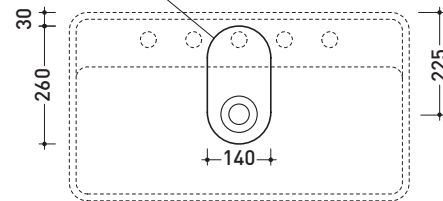

design **GIULIO CAPPELLINI**

2016

MW75PR Miniwash 75

Countertop basin cm 75 with tap ledge

•WITH OVERFLOW •ARRANGED FOR FIVE TAP HOLES

Complements: **Forty6 shelf (F6MW)**
Solid shelf (SLMW)
Furniture BOX - depth. 50
Line taps basin: ONE - NOKÈ - SI - FOLD - X1
Line accessories: TWO - HOOP - NOKÈ - FOLD

Technical accessories: **Chrome siphon (SIFL/CR) - Telescopic chrome siphon (SIFL066)**
Stop & Go drain (PLSG)
CERAMIC Stop & Go drain (PLCE)
Two piece set chrome tap filters (RF026)

Package dim. | Weight **kg** | Pz. Pallet n°

CE UNI EN 14688 - CL20 Dop-No14688

vista zenitale / zenital view

foro consigliato sul piano
suggested hole on the top

vista zenitale / zenital view

vista frontale / frontal view

sezione longitudinale / section

sizes in mm

Please consider a 2% tolerance on indicated measurements

CERAMIC: glossy finish

matt finish

METAL

<http://www.ceramicaflaminia.it/en/products/300-miniwash-fly>

©ceramicaflaminiaspa - All rights reserved. Unauthorized copying, publication, reproduction as well as partial reproduction are prohibited