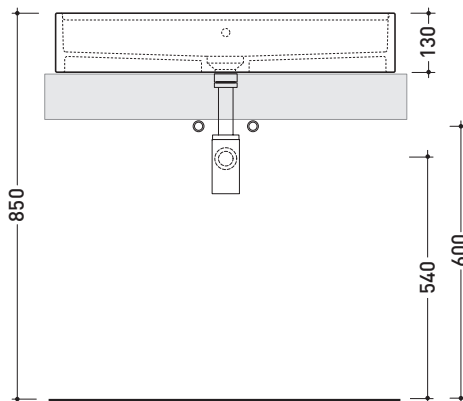

design **GIULIO CAPPELLINI**

2016

MW75PR Miniwash 75

Countertop basin cm 75 with tap ledge

•WITH OVERFLOW •ARRANGED FOR FIVE TAP HOLES

Complements: **Forty6 shelf (F6MW)**
Solid shelf (SLMW)
Furniture BOX - depth. 50
Line taps basin: ONE - NOKÈ - SI - FOLD - X1
Line accessories: TWO - HOOP - NOKÈ - FOLD

CE UNI EN 14688 - CL20 Dop-No14688

vista zenitale / zenital view

foro consigliato sul piano
suggested hole on the top

vista zenitale / zenital view

vista frontale / frontal view

sezione longitudinale / section

sizes in mm

Please consider a 2% tolerance on indicated measurements

CERAMIC: glossy finish

matt finish

METAL

<http://www.ceramicaflaminia.it/en/products/300-miniwash-fly>

©ceramicaflaminiaspa - All rights reserved. Unauthorized copying, publication, reproduction as well as partial reproduction are prohibited