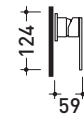

X1

→ FLAMINIA.

design **FLAMINIA DESIGN TEAM**

2017

X12560

Concealed single-lever mixer

Complements: wall mounted shower head Ø 200 mm (X12084)
wall mounted shower head Ø 300 mm (X13084)

Package dim.

Weight **1,4 kg**

Pz. Pallet n° -

CE

vista zenitale / zenital view

vista frontale / frontal view

vista laterale / lateral view

sizes in mm

STAINLESS STEEL