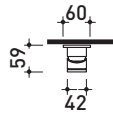

X1

→ FLAMINIA.

design **FLAMINIA DESIGN TEAM**

2017

X12560

Concealed single-lever mixer

Complements: wall mounted shower head Ø 200 mm (X12084)
wall mounted shower head Ø 300 mm (X13084)

Package dim.

Weight **1,4 kg**

Pz. Pallet n° -

CE

vista zenitale / zenital view

vista frontale / frontal view

vista laterale / lateral view

sizes in mm

STAINLESS STEEL