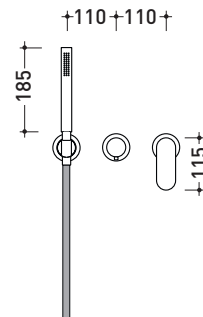

X1

→ FLAMINIA.

design **FLAMINIA DESIGN TEAM**

2017

X12081

Shower set: concealed single-lever mixer, inverter and hand showerhand with support

Complements: wall mounted shower head Ø 200 mm (X12084)
wall mounted shower head Ø 300 mm (X13084)

Package dim.

Weight **4,5 kg**

Pz. Pallet n° -

vista zenitale / zenital view

vista frontale / frontal view

sizes in mm

STAINLESS STEEL

brushed