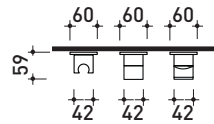

X1

→ FLAMINIA.

design **FLAMINIA DESIGN TEAM**

2017

X12081

Shower set: concealed single-lever mixer, inverter and hand showerhand with support

Complements: wall mounted shower head Ø 200 mm (X12084)
wall mounted shower head Ø 300 mm (X13084)

Package dim.

Weight **4,5 kg**

Pz. Pallet n° -

vista zenitale / zenital view

vista frontale / frontal view

sizes in mm

STAINLESS STEEL

brushed