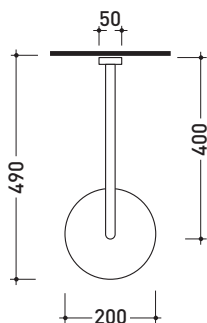

X1

→ FLAMINIA.

design **FLAMINIA DESIGN TEAM**

2017

X12084

Wall mounted shower head (Ø 200 mm) with arm

Complements: **concealed single lever mixer (X12560)**
concealed shower set (X12081)

Package dim.

Weight **2 kg**

Pz. Pallet n° -

CE

vista zenitale / zenital view

vista frontale / frontal view

vista laterale / lateral view

sizes in mm

STAINLESS STEEL