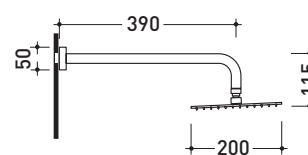

X1

→ FLAMINIA.

design **FLAMINIA DESIGN TEAM**

2017

X12084

Wall mounted shower head (Ø 200 mm) with arm

Complements: **concealed single lever mixer (X12560)**
concealed shower set (X12081)

Package dim.

Weight **2 kg**

Pz. Pallet n° -

CE

vista zenitale / zenital view

vista frontale / frontal view

vista laterale / lateral view

sizes in mm

STAINLESS STEEL