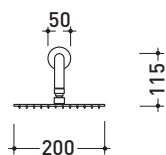

X1

→ FLAMINIA.

design **FLAMINIA DESIGN TEAM**

2017

X12084

Wall mounted shower head (Ø 200 mm) with arm

Complements: **concealed single lever mixer (X12560)**
concealed shower set (X12081)

Package dim.

Weight **2 kg**

Pz. Pallet n° -

CE

vista zenitale / zenital view

vista frontale / frontal view

vista laterale / lateral view

sizes in mm

STAINLESS STEEL