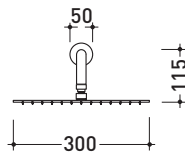

X1

→ FLAMINIA.

design **FLAMINIA DESIGN TEAM**

2017

X13084

Wall mounted shower head (Ø 300 mm) with arm

Complements: **concealed single lever mixer (X12560)**
concealed shower set (X12081)

Package dim.

Weight **3 kg**

Pz. Pallet n° -

CE

vista zenitale / zenital view

vista frontale / frontal view

vista laterale / lateral view

sizes in mm

STAINLESS STEEL