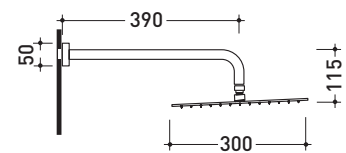

X1

→ FLAMINIA.

design **FLAMINIA DESIGN TEAM**

2017

X13084

Wall mounted shower head (Ø 300 mm) with arm

Complements: **concealed single lever mixer (X12560)**
concealed shower set (X12081)

Package dim.

Weight **3 kg**

Pz. Pallet n° -

CE

vista zenitale / zenital view

vista frontale / frontal view

vista laterale / lateral view

sizes in mm

STAINLESS STEEL