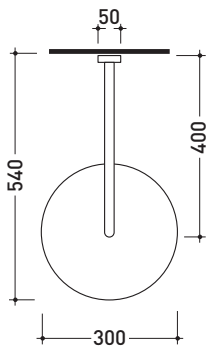

X1

→ FLAMINIA.

design **FLAMINIA DESIGN TEAM**

2017

X13084

Wall mounted shower head (Ø 300 mm) with arm

Complements: **concealed single lever mixer (X12560)**
concealed shower set (X12081)

Package dim.

Weight **3 kg**

Pz. Pallet n° -

CE

vista zenitale / zenital view

vista frontale / frontal view

vista laterale / lateral view

sizes in mm

STAINLESS STEEL