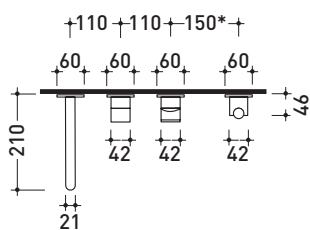

## X12570

Bath set: concealed single-lever mixer, inverter, spout and hand showerhand with support

Complements:

Package dim.

Weight **5 kg**

Pz. Pallet n° -

\* misure consigliate / suggested measurements

vista zenitale / zenital view

vista frontale / frontal view

sizes in mm

**STAINLESS STEEL**

brushed

<http://www.ceramicaflaminia.it/en/products/343-x1>

©ceramicaflaminiaspa - All rights reserved. Unauthorized copying, publication, reproduction as well as partial reproduction are prohibited