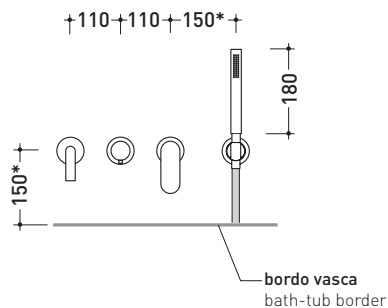

## X12570

Bath set: concealed single-lever mixer, inverter, spout and hand showerhand with support

Complements:

Package dim.

Weight **5 kg**

Pz. Pallet n° -

\* misure consigliate / suggested measurements

vista zenitale / zenital view

vista frontale / frontal view

sizes in mm

**STAINLESS STEEL**

brushed

<http://www.ceramicaflaminia.it/en/products/343-x1>

©ceramicaflaminiaspa - All rights reserved. Unauthorized copying, publication, reproduction as well as partial reproduction are prohibited