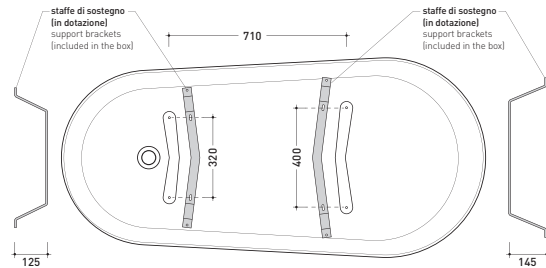

## EG170

Free-standing white Crystal-Tech bathtub 170 cm  
(including 2 stainless support and external drainage system)

Complements: **Line accessories** EVERGREEN  
**Line taps** EVERGREEN

Package dim. **200 x 100 x 69 cm** | Weight **75 kg** | Pz. Pallet n° **1**

**Capacità Max / Max Capacity 165 L.**  
**Peso Netto / Net Weight 60 Kg.**

size in mm

october 2016

**CRYSTAL-TECH:** glossy finish

white

**BRASS:** glossy finish

chrome

gold