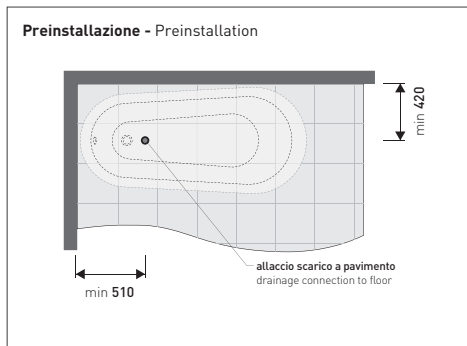

## EG170

Free-standing white Crystal-Tech bathtub 170 cm  
(including 2 stainless support and external drainage system)

Complements: **Line accessories** EVERGREEN  
**Line taps** EVERGREEN

Package dim. **200 x 100 x 69 cm** | Weight **75 kg** | Pz. Pallet n° **1**

**Capacità Max / Max Capacity 165 L.**  
**Peso Netto / Net Weight 60 Kg.**

size in mm

october 2016

**CRYSTAL-TECH:** glossy finish

white

**BRASS:** glossy finish

chrome

gold