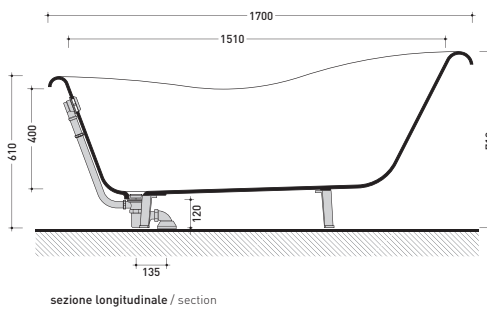

## EG170

Free-standing white Crystal-Tech bathtub 170 cm  
(including 2 stainless support and external drainage system)

Complements: **Line accessories** EVERGREEN  
**Line taps** EVERGREEN

Package dim. **200 x 100 x 69 cm** | Weight **75 kg** | Pz. Pallet n° **1**

**Capacità Max / Max Capacity 165 L.**  
**Peso Netto / Net Weight 60 Kg.**

size in mm

october 2016

**CRYSTAL-TECH:** glossy finish

white

**BRASS:** glossy finish

chrome

gold