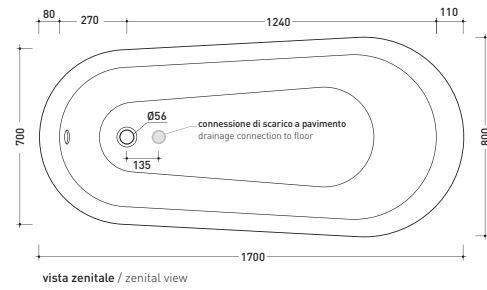

## EG170

Free-standing white Crystal-Tech bathtub 170 cm  
(including 2 stainless support and external drainage system)

Complements: **Line accessories** EVERGREEN  
**Line taps** EVERGREEN

Package dim. **200 x 100 x 69 cm** | Weight **75 kg** | Pz. Pallet n° **1**

**Capacità Max / Max Capacity 165 L.**  
**Peso Netto / Net Weight 60 Kg.**

size in mm

october 2016

**CRYSTAL-TECH:** glossy finish

white

**BRASS:** glossy finish

chrome

gold