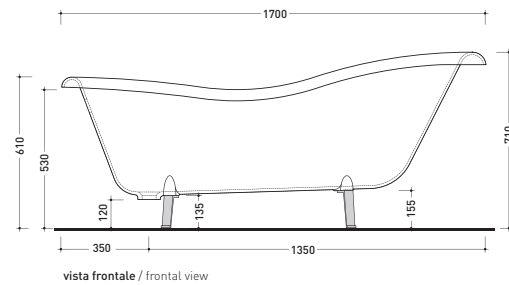

## EG170

Free-standing white Crystal-Tech bathtub 170 cm  
(including 2 stainless support and external drainage system)

Complements: **Line accessories** EVERGREEN  
**Line taps** EVERGREEN

Package dim. **200 x 100 x 69 cm** | Weight **75 kg** | Pz. Pallet n° **1**

**Capacità Max / Max Capacity 165 L.**  
**Peso Netto / Net Weight 60 Kg.**

size in mm

october 2016

**CRYSTAL-TECH:** glossy finish

white

**BRASS:** glossy finish

chrome

gold