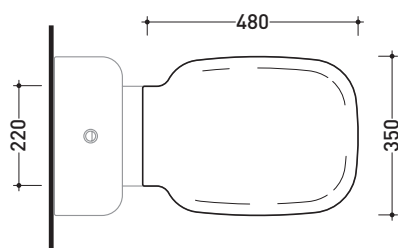

SRCW02

Thermosetting wrapping seat & cover

Complements: **Sprint wall hung wc** (SR118)
Sprint monoblock wc (SR116 - SR115)

Package dim. 40 x 52 x 7 cm | Weight 3 kg | Pz. Pallet n° -

CE

art. SR115 / SR116
vista zenitale / zenital view

art. SR118
vista zenitale / zenital view

art. SR115 / SR116
vista laterale / lateral view

art. SR118
vista laterale / lateral view

sizes in mm

THERMOSETTING: glossy finish

white