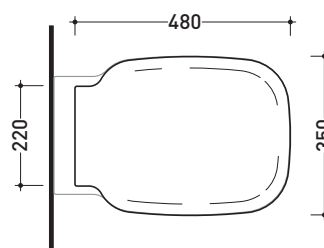

SRCW02

Thermosetting wrapping seat & cover

Complements: **Sprint wall hung wc** (SR118)
Sprint monoblock wc (SR116 - SR115)

Package dim. 40 x 52 x 7 cm | Weight 3 kg | Pz. Pallet n° -

CE

art. SR115 / SR116
vista zenitale / zenital view

art. SR118
vista zenitale / zenital view

art. SR115 / SR116
vista laterale / lateral view

art. SR118
vista laterale / lateral view

sizes in mm

THERMOSETTING: glossy finish

white