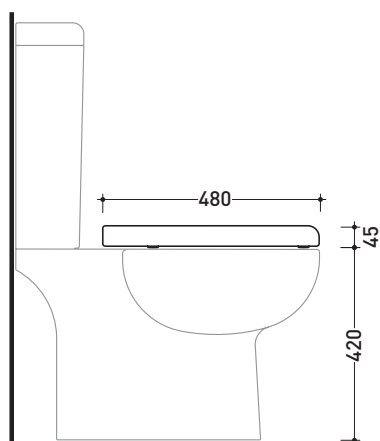

SRCW02

Thermosetting wrapping seat & cover

Complements: **Sprint wall hung wc** (SR118)
Sprint monoblock wc (SR116 - SR115)

Package dim. 40 x 52 x 7 cm | Weight 3 kg | Pz. Pallet n° -

CE

art. SR115 / SR116
vista zenitale / zenital view

art. SR118
vista zenitale / zenital view

art. SR115 / SR116
vista laterale / lateral view

art. SR118
vista laterale / lateral view

sizes in mm

THERMOSETTING: glossy finish

white