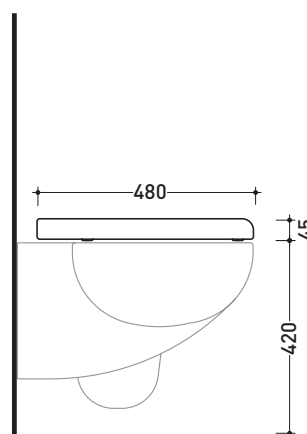

SRCW02

Thermosetting wrapping seat & cover

Complements: **Sprint wall hung wc** (SR118)
Sprint monoblock wc (SR116 - SR115)

Package dim. 40 x 52 x 7 cm | Weight 3 kg | Pz. Pallet n° -

CE

art. SR115 / SR116
vista zenitale / zenital view

art. SR118
vista zenitale / zenital view

art. SR115 / SR116
vista laterale / lateral view

art. SR118
vista laterale / lateral view

sizes in mm

THERMOSETTING: glossy finish

white