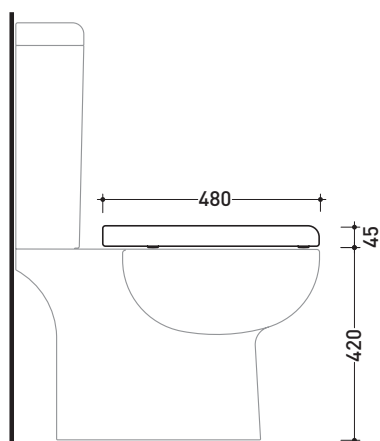

SRCW03

Soft-closing thermosetting wrapping seat & cover

Complements: **Sprint wall hung wc** (SR118)
Sprint monoblock wc (SR116 - SR115)

Package dim. **40 x 52 x 7 cm** | Weight **3 kg** | Pz. Pallet n° -

CE

art. SR115 / SR116
vista zenitale / zenital view

art. SR118
vista zenitale / zenital view

art. SR115 / SR116
vista laterale / lateral view

art. SR118
vista laterale / lateral view

sizes in mm

THERMOSETTING: glossy finish