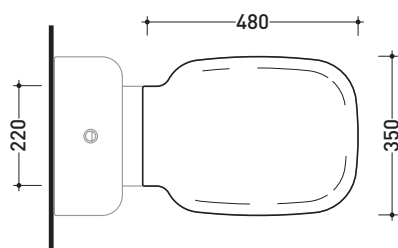

SRCW03

Soft-closing thermosetting wrapping seat & cover

Complements: **Sprint wall hung wc** (SR118)
Sprint monoblock wc (SR116 - SR115)

Package dim. **40 x 52 x 7 cm** | Weight **3 kg** | Pz. Pallet n° -

CE

art. SR115 / SR116
vista zenitale / zenital view

art. SR118
vista zenitale / zenital view

art. SR115 / SR116
vista laterale / lateral view

art. SR118
vista laterale / lateral view

sizes in mm

THERMOSETTING: glossy finish