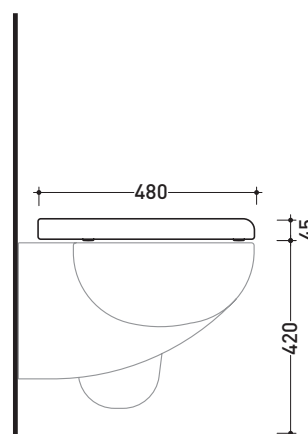

SRCW03

Soft-closing thermosetting wrapping seat & cover

Complements: **Sprint wall hung wc** (SR118)
Sprint monoblock wc (SR116 - SR115)

Package dim. **40 x 52 x 7 cm** | Weight **3 kg** | Pz. Pallet n° -

CE

art. SR115 / SR116
vista zenitale / zenital view

art. SR118
vista zenitale / zenital view

art. SR115 / SR116
vista laterale / lateral view

art. SR118
vista laterale / lateral view

sizes in mm

THERMOSETTING: glossy finish