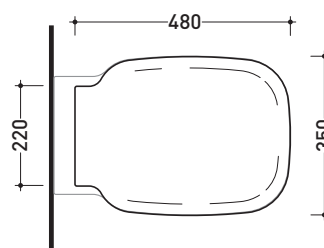

SRCW03

Soft-closing thermosetting wrapping seat & cover

Complements: **Sprint wall hung wc** (SR118)
Sprint monoblock wc (SR116 - SR115)

Package dim. **40 x 52 x 7 cm** | Weight **3 kg** | Pz. Pallet n° -

CE

art. SR115 / SR116
vista zenitale / zenital view

art. SR118
vista zenitale / zenital view

art. SR115 / SR116
vista laterale / lateral view

art. SR118
vista laterale / lateral view

sizes in mm

THERMOSETTING: glossy finish